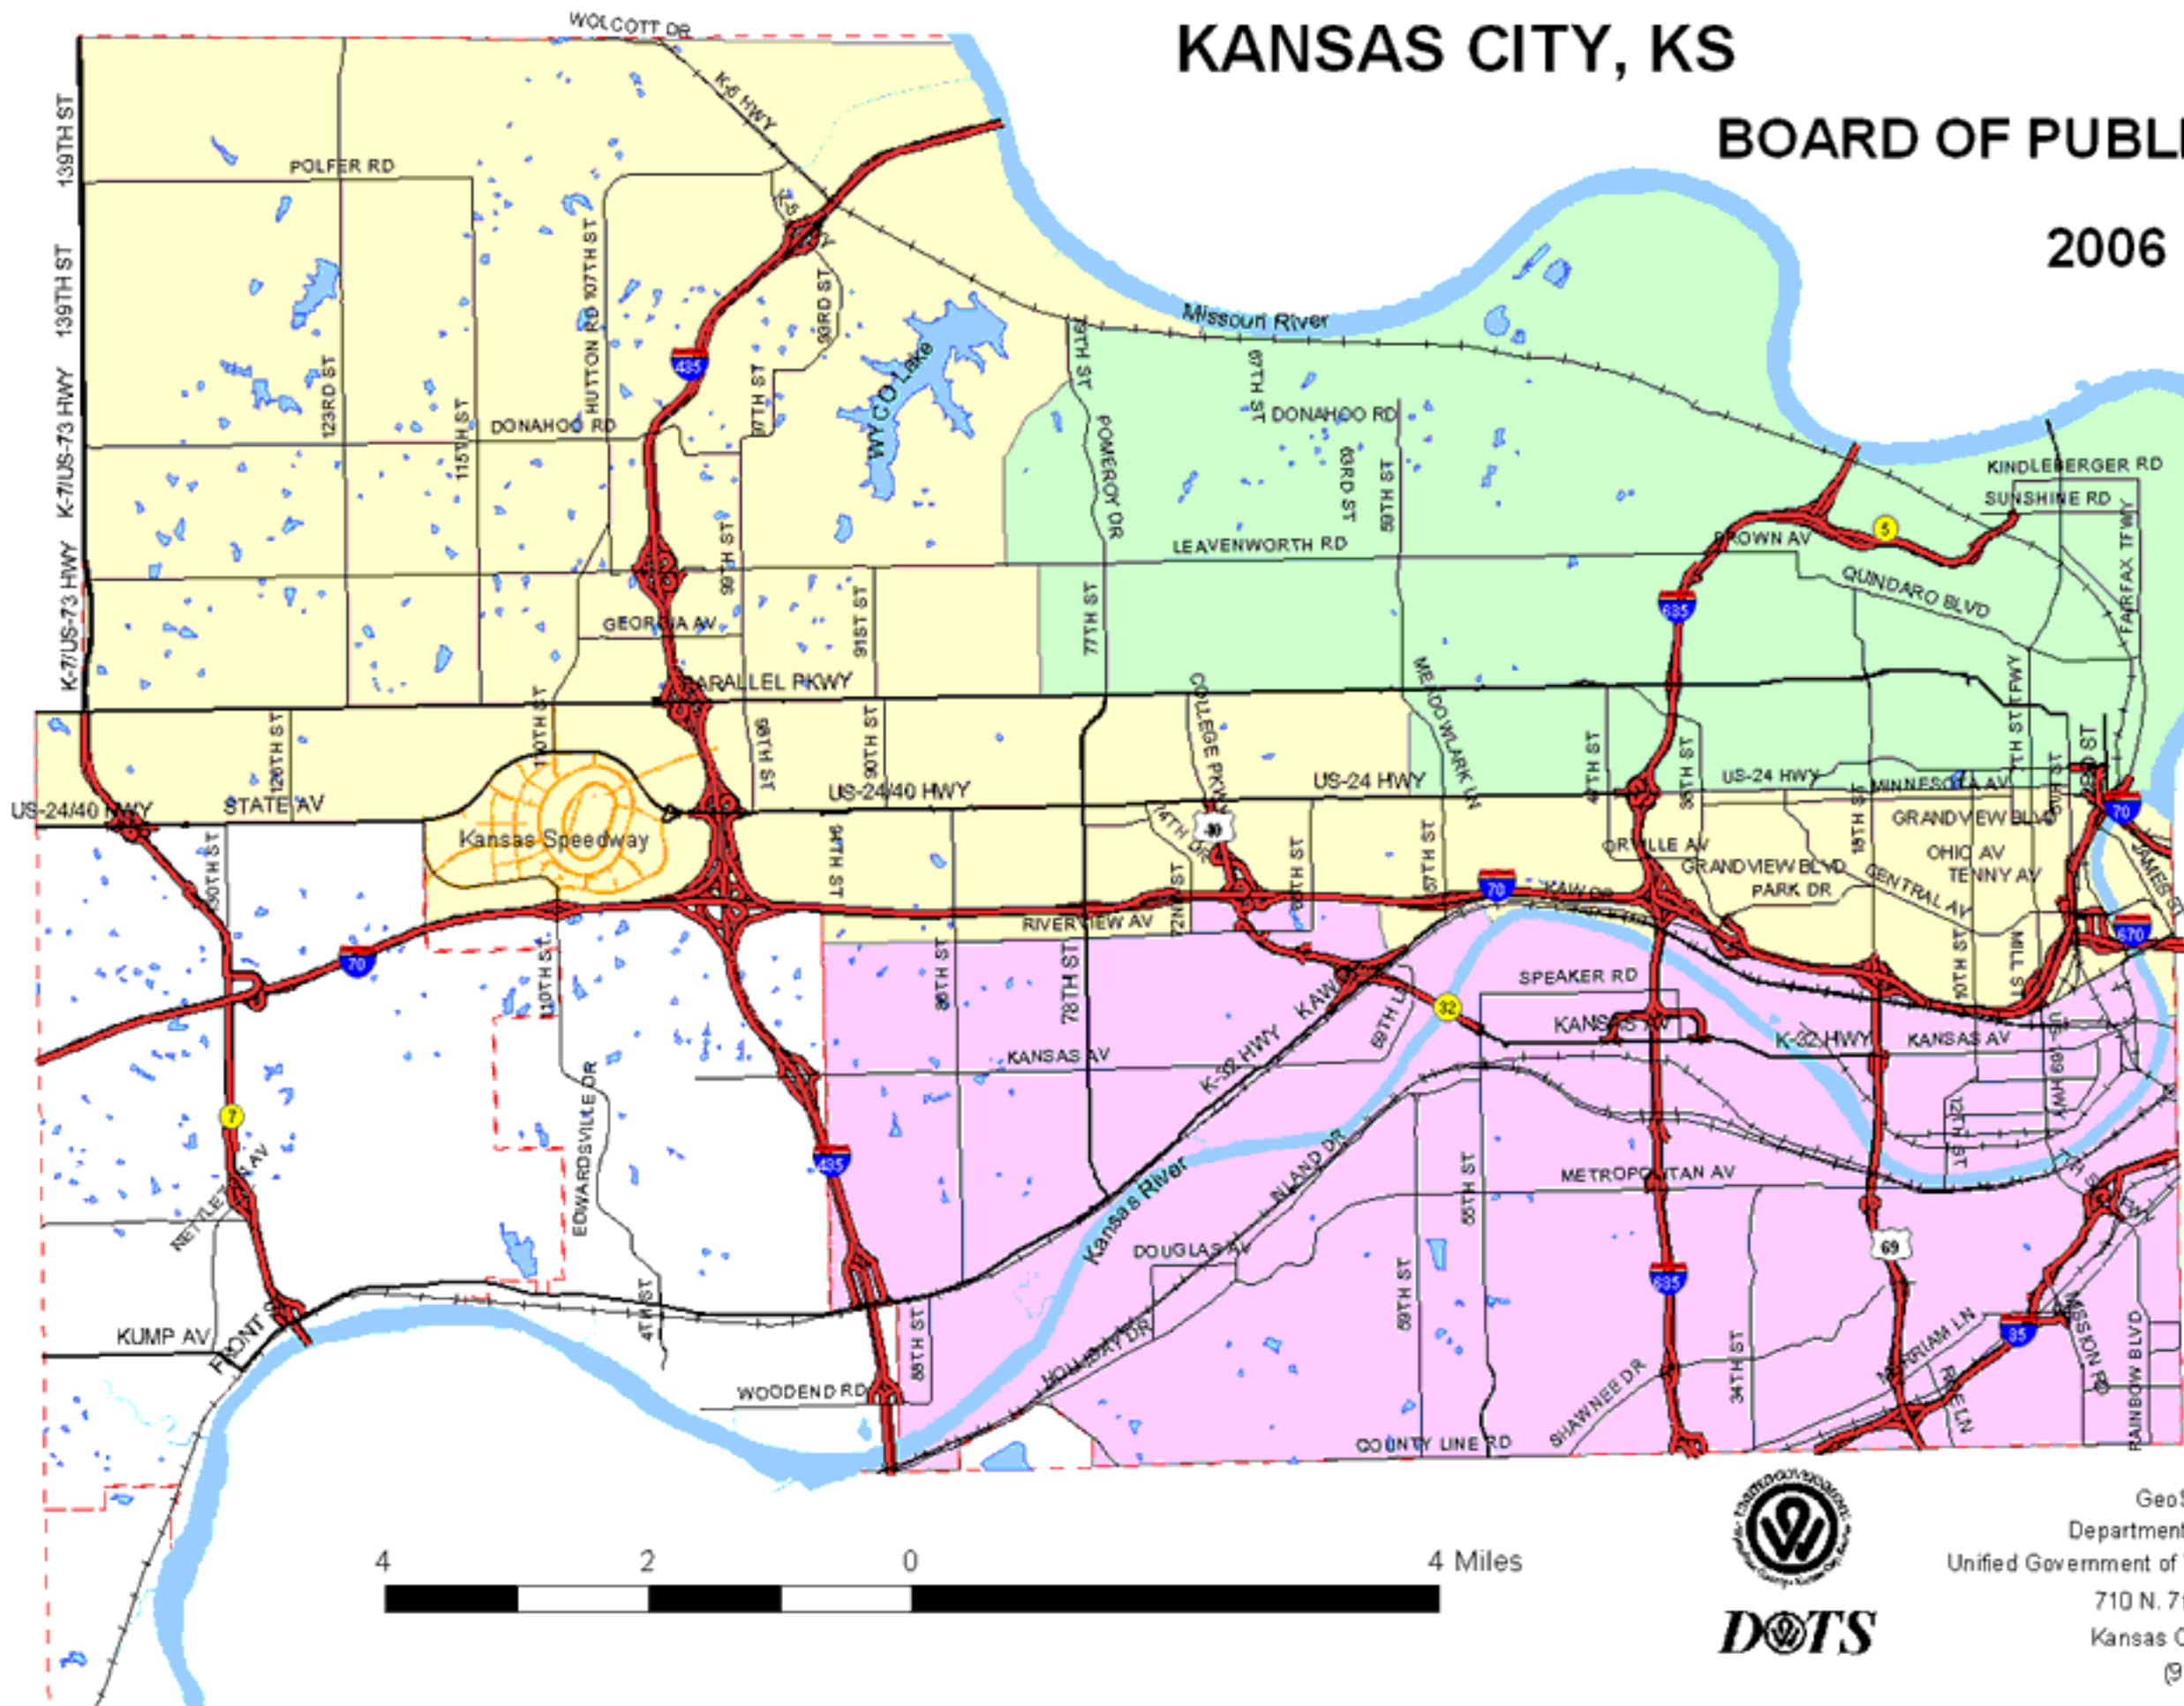

KANSAS CITY, KS

BOARD OF PUBLIC UTILITIES

2006

Legend

- District 1
- District 2
- District 3
- City Limits

DOTS

GeoSpatial Services,
 Department of Technical Services,
 Unified Government of Wyandotte County/Kansas City, KS
 710 N. 7th Street Trafficway
 Kansas City, KS 66101-3995
 (913) 573-2941